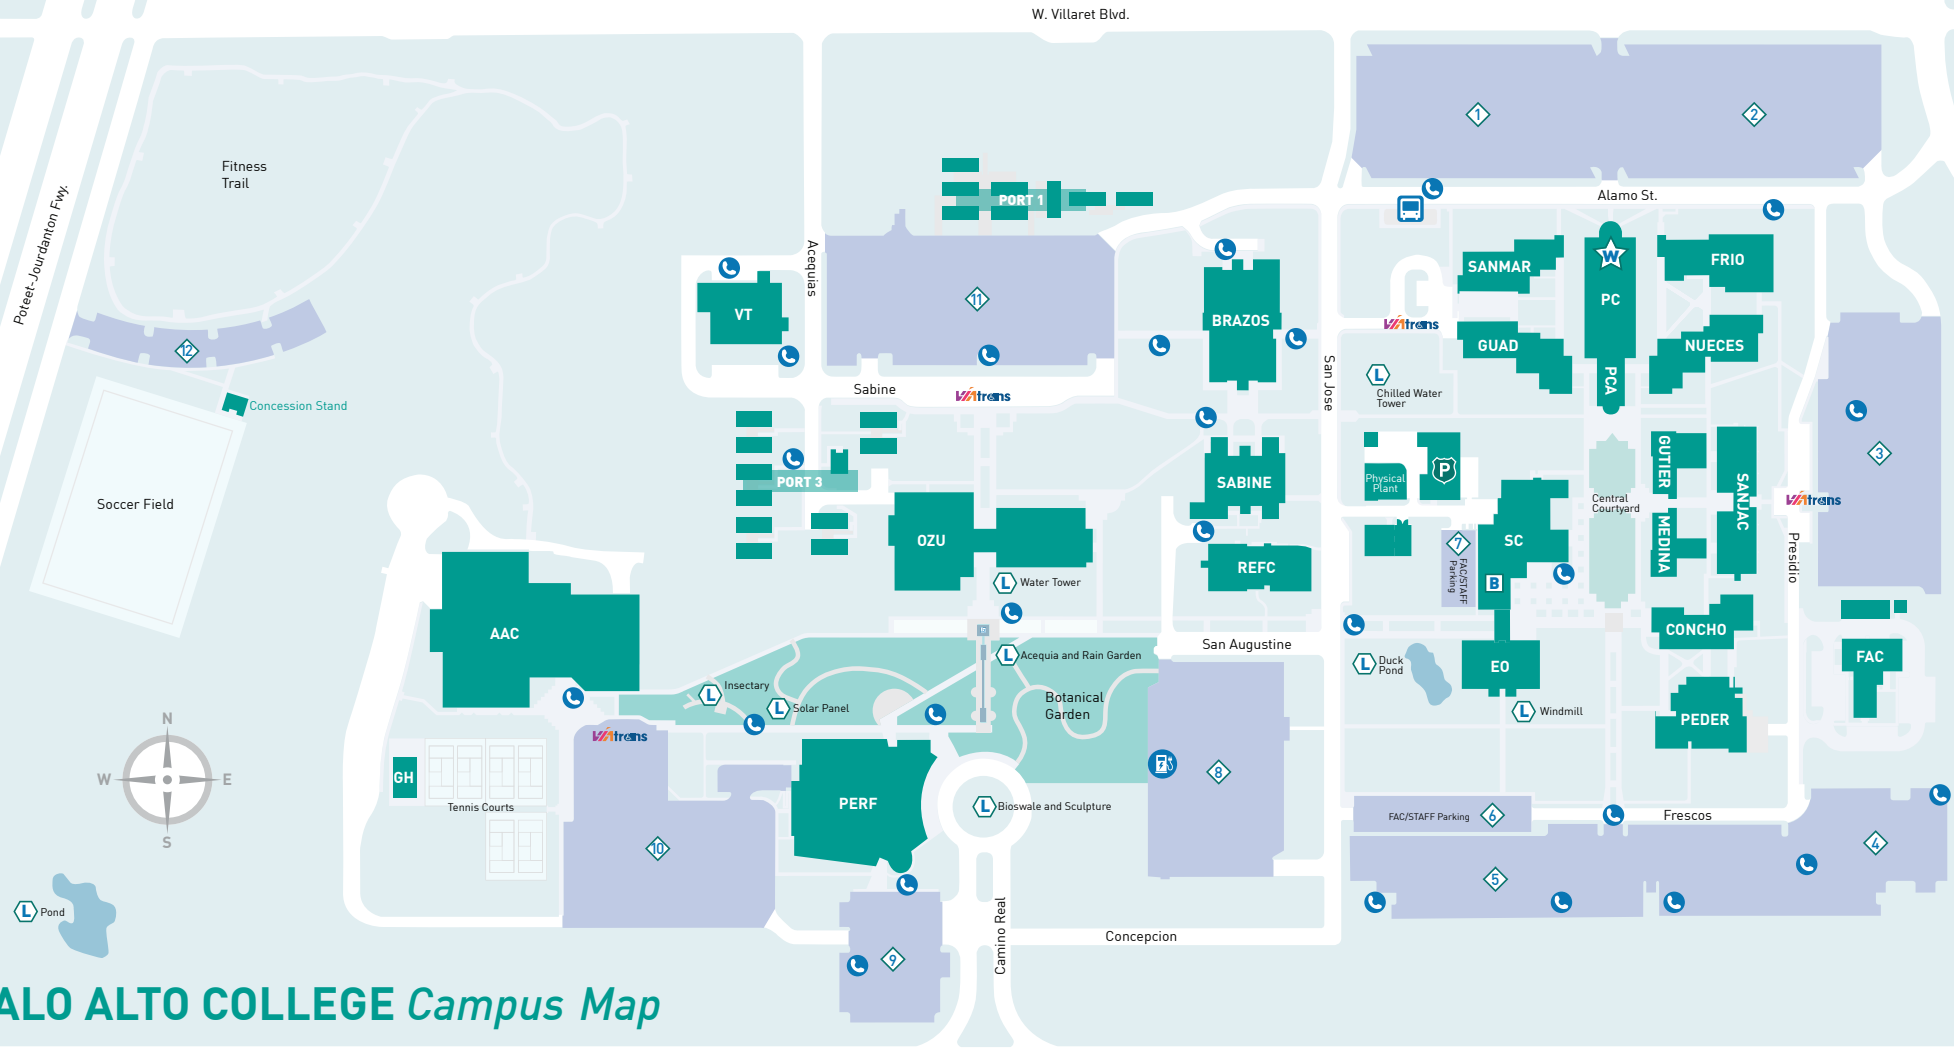

PALO ALTO COLLEGE Campus Map

Legend

Aquatic & Athletic Center.....	AAC (24)
Brazos Hall.....	BRAZOS (19)
Concho Hall & Gallery.....	CONCHO (13)
Concession Stand.....	(26)
Executive Offices.....	EO (15)
Facilities.....	FAC (11)
Frio Hall.....	FRIO (4)
Green House.....	GH (25)
Guadalupe Hall.....	GUAD (2)
Gutierrez Learning Labs.....	GUTIER (6)

Medina Hall.....	MEDINA (7)
Nueces Hall.....	NUECES (5)
Ozuna Library and Learning Center.....	OZU (22)
Palomino Center.....	PC (3)
Palomino Center Annex.....	PCA (3)
Pedernales Hall.....	PEDER (14)
Performing Arts Center.....	PERF (23)
Portable Buildings - Group 1.....	PORT 1
Portable Buildings - Group 3.....	PORT 3
Ray Ellison Family Center.....	REFC (21)

Sabine Hall.....	SABINE (20)
San Jacinto Hall.....	SANJAC (8)
San Marcos Hall.....	SANMAR (11)
Student Center.....	SC (16)
Veterinary Technology.....	VT (27)

-  Parking Lot Number
-  Landmarks
-  Bookstore
-  Welcome Center
-  Alamo Colleges Police Department
-  Bus Stop
-  Electric Car Charging Station
-  Emergency Phone
-  Buildings
-  Parking Area
-  Roads and Walkways
-  Botanical Garden Area
-  VIATrans

Loop 410